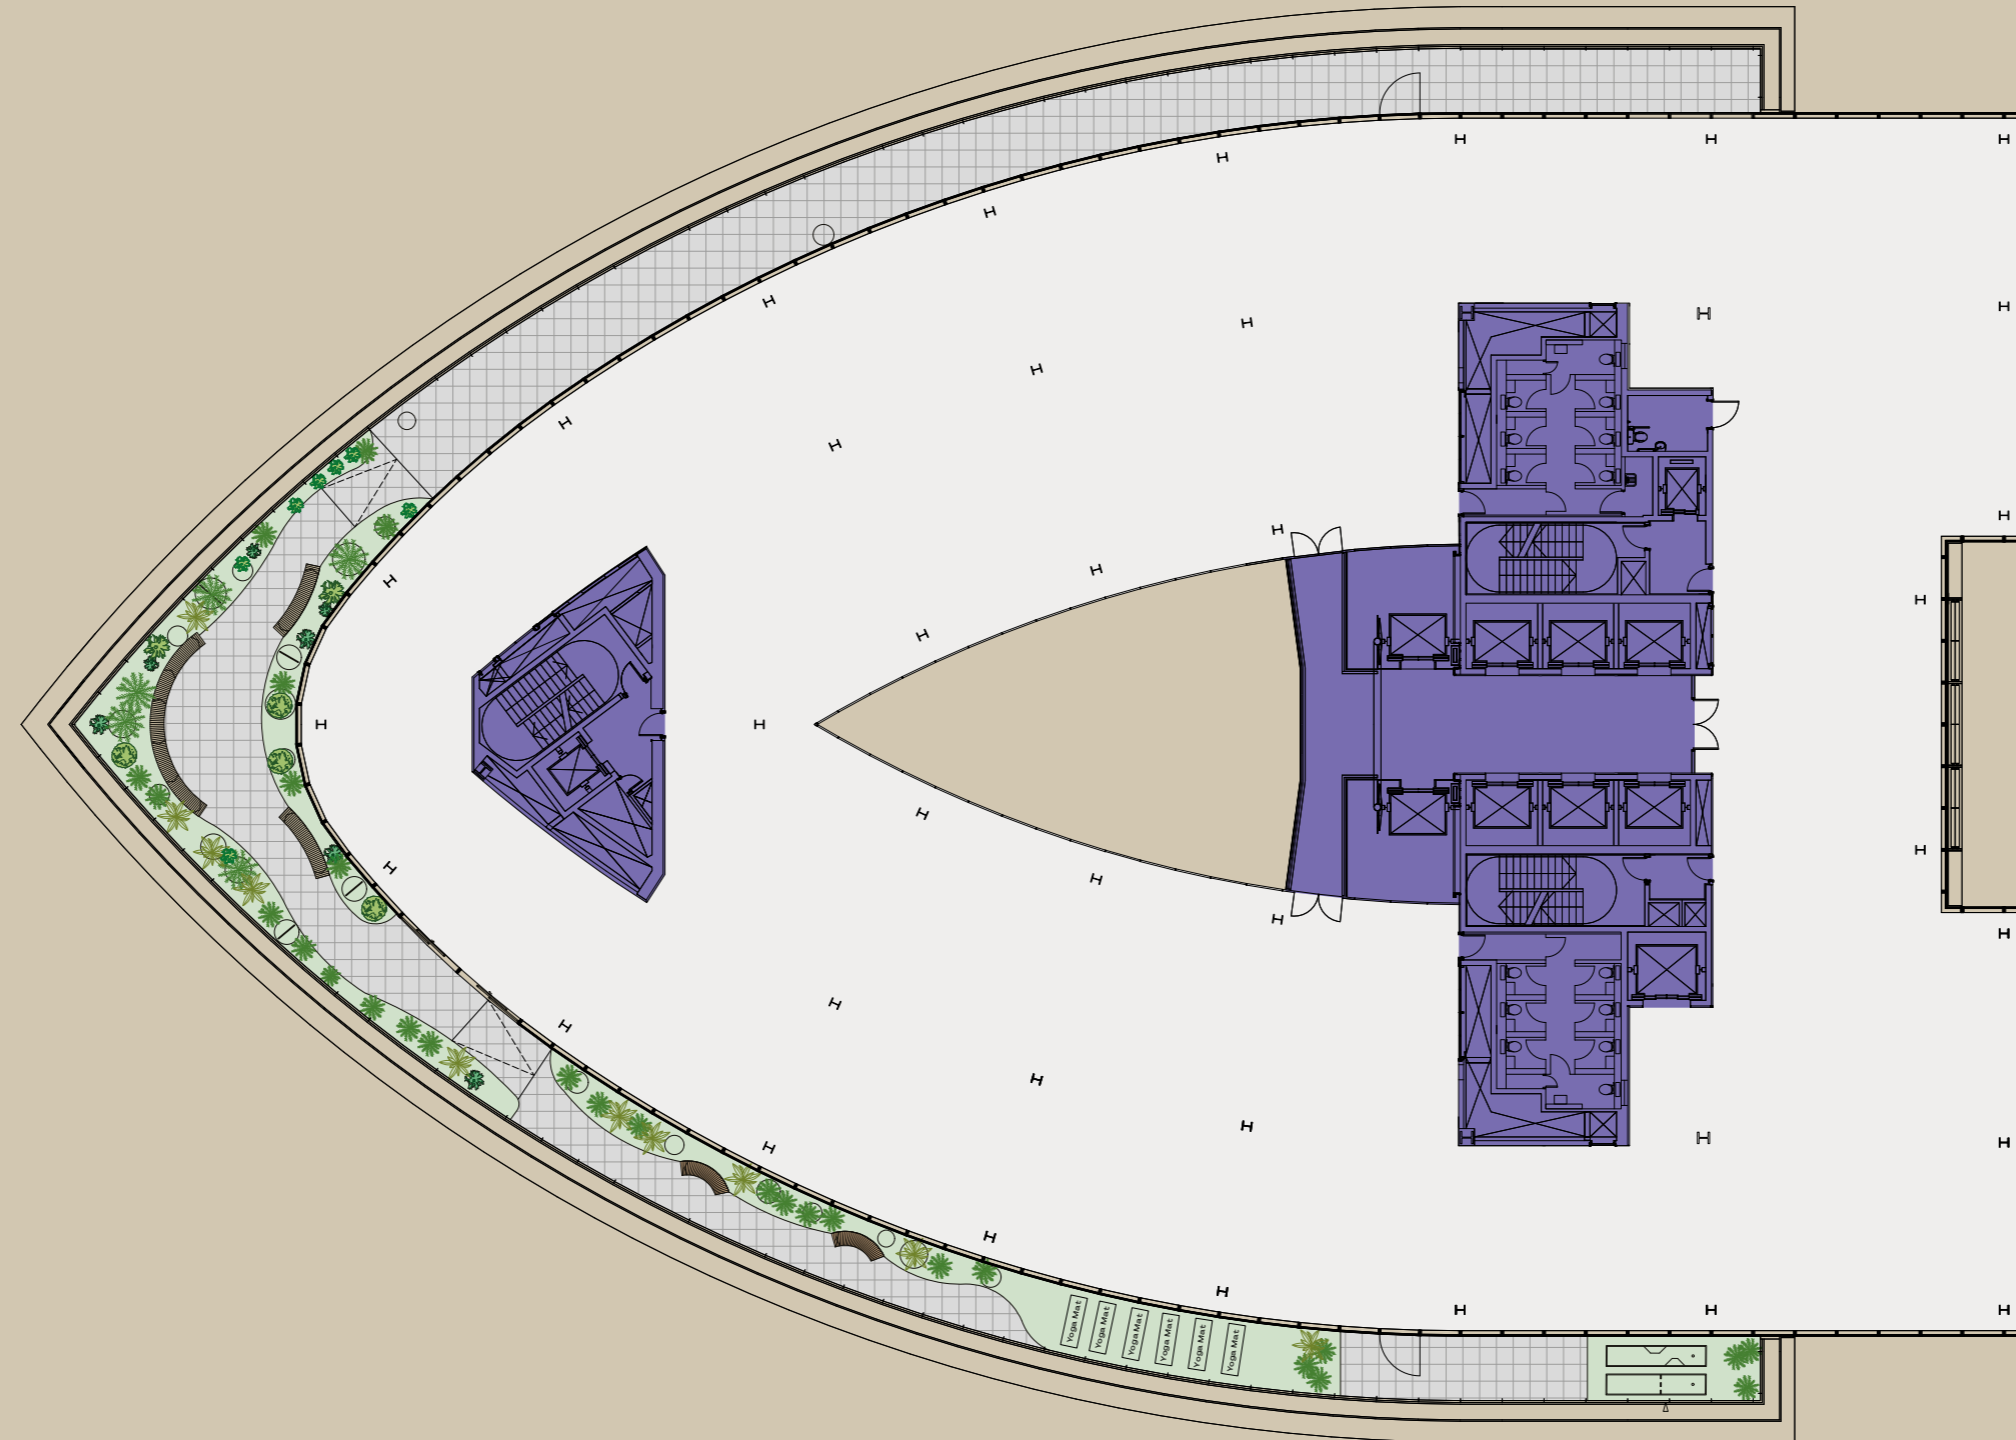

FLOORPLAN

SEVENTH FLOOR

18,125 sq ft available
Terrace circa 3,000 sq ft

Proposed terrace landscaping, subject to planning. Floor area provisional, subject to final measurement